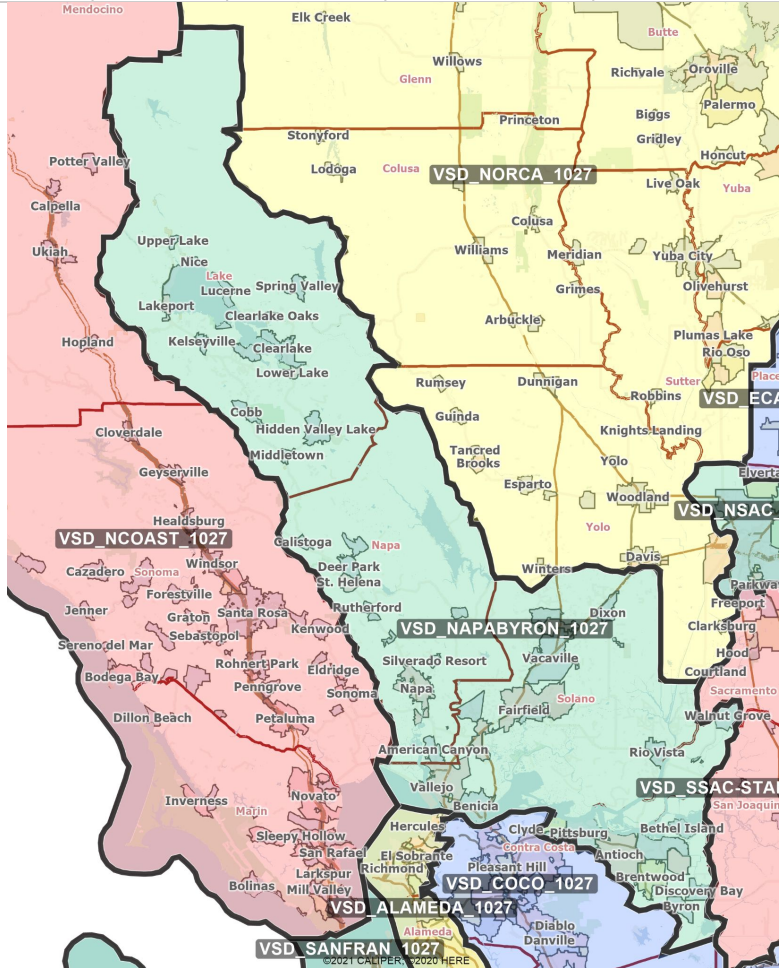

Name	Deviation	% Deviation	Total Population	%LatinoCVAP	%BlackCVAP	%AsianCVAP	%IndigenousCVAP	%WhiteCVAP
VSD_NAPABYRON_1027	18,028	1.82%	1,006,114	21.25%	12.87%	12.90%	1.18%	49.79%

- Lake County, Napa County, Solano County
- Walnut Grove, Isleton, and delta area
- Bay Point, Pittsburg, Antioch, Oakley, Knightsen, Bethel Island, Brentwood, Discovery Bay, Byron