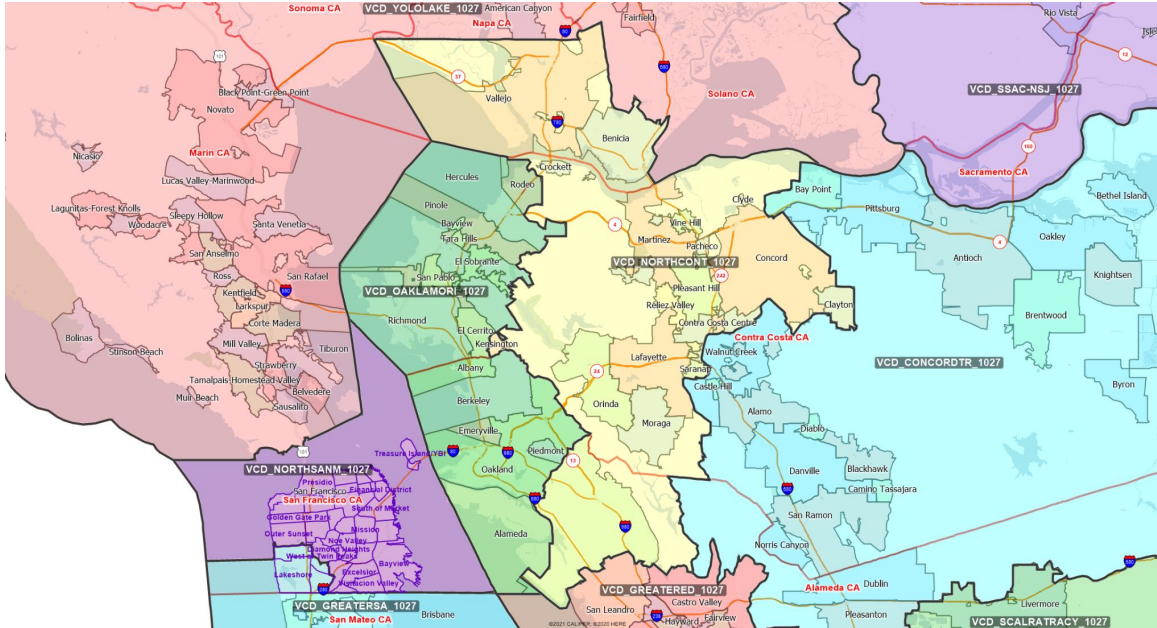

Name	Deviation	% Deviation	Total Population	%LatinoCVAP	%BlackCVAP	%AsianCVAP	%IndigenousCVAP	%WhiteCVAP
VCD_NORTHCONT_1027	-37853	-4.98%	722,213	16.96%	16.15%	15.45%	0.69%	48.85%

- Vallejo, Benicia, Crockett, Port Costa, Martinez, Vine Hill, Pacheco, Clyde, Concord, Mountain View, Pleasant Hill, Reliez Valley, Contra Costa Centre, Kensington, Lafayette, Orinda, Moraga, Clayton, Acalanes Ridge, Saranap, Oakland East of Park Ridge